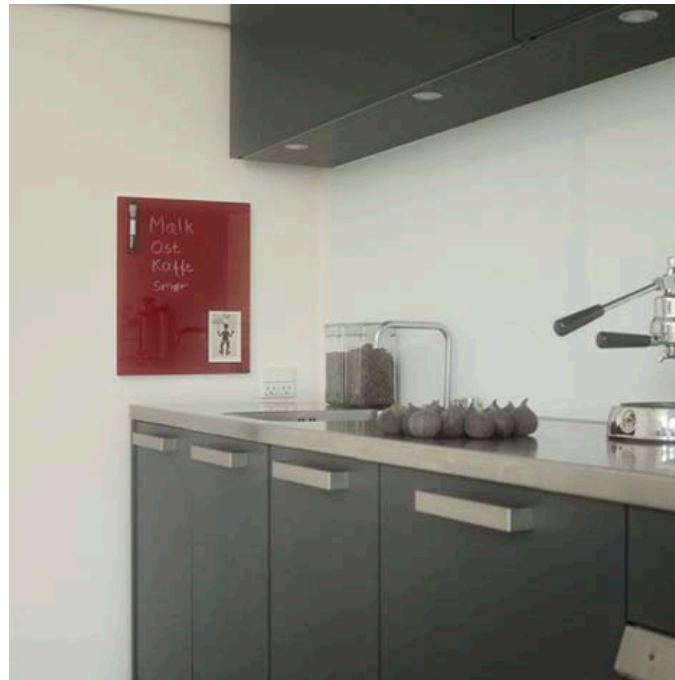

What's your colour?

colourful | magnetic | glass | notice boards

Light blue offices

3 x 2000mm x 1200mm
portrait

lime green restaurants

various bespoke sizes
landscape and portrait

Opal White

4 x 2000mm x 1200mm
landscape

Black board
2 x 2000mm x 1200mm
portrait

Projectable
900mm x 2000mm
Landscape

Sizes

Portrait & Landscape

20 x 30cm
40 x 50cm
50 x 80cm
70 x 70cm
70 x 90cm
120 x 90cm
120 x 120cm

Landscape only

120 x 150cm *
120 x 200cm *

* Available in
Portrait to special order

grey | light blue | rose

black | red