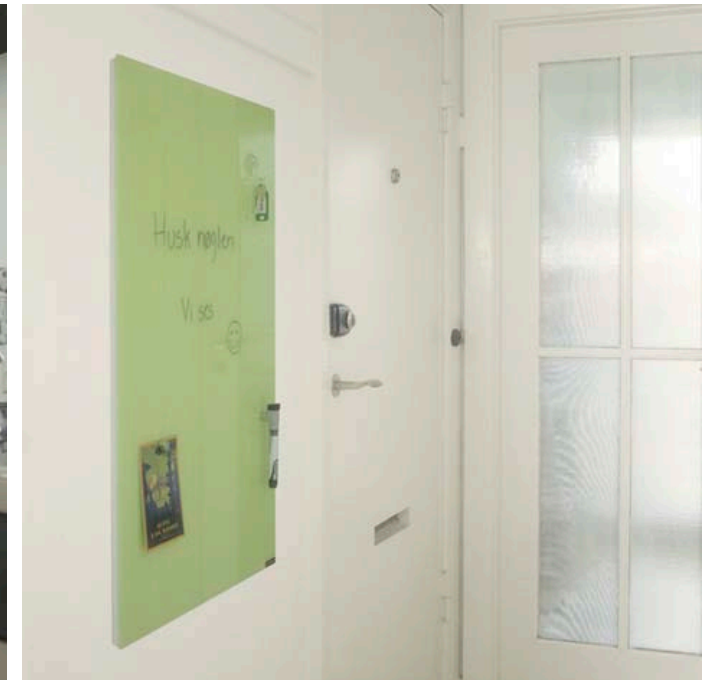

What's your colour?

colourful | magnetic | glass | notice boards

Light blue offices

3 x 2000mm x 1200mm
portrait

lime green restaurants

various bespoke sizes
landscape and portrait

Opal White

4 x 2000mm x 1200mm
landscape

Black board
2 x 2000mm x 1200mm
portrait

Projectable
900mm x 2000mm
Landscape

Sizes

Portrait & Landscape

20 x 30cm
40 x 50cm
50 x 80cm
70 x 70cm
70 x 90cm
120 x 90cm
120 x 120cm

Landscape only

120 x 150cm *
120 x 200cm *

* Available in
Portrait to special order

grey | light blue | rose

black | red