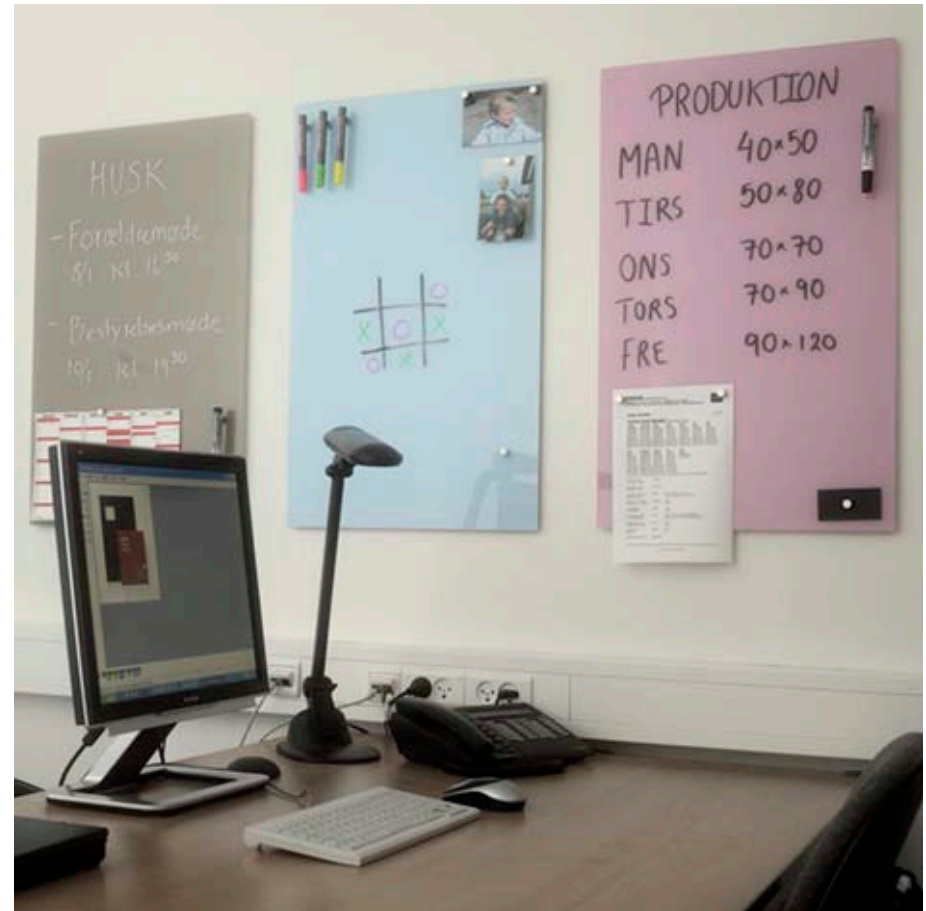

What's your colour?

colourful | magnetic | glass | notice boards

Light blue offices

3 x 2000mm x 1200mm
portrait

lime green restaurants

various bespoke sizes
landscape and portrait

Opal White

4 x 2000mm x 1200mm
landscape

Black board
2 x 2000mm x 1200mm
portrait

Projectable
900mm x 2000mm
Landscape

Sizes

Portrait & Landscape

20 x 30cm
40 x 50cm
50 x 80cm
70 x 70cm
70 x 90cm
120 x 90cm
120 x 120cm

Landscape only

120 x 150cm *
120 x 200cm *

* Available in
Portrait to special order

grey | light blue | rose

black | red